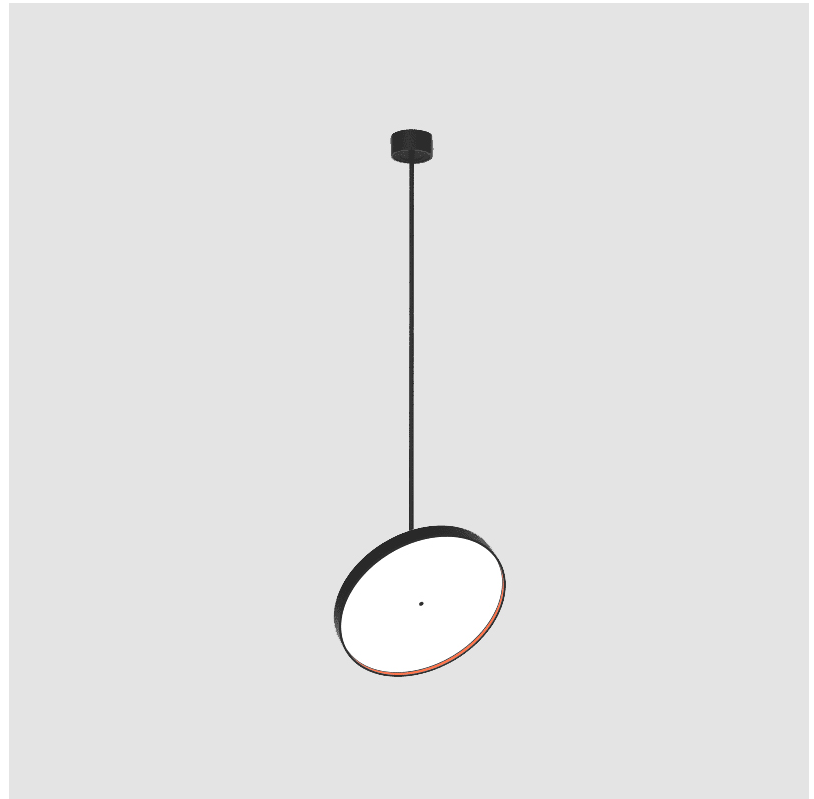

GENERAL

Series: Sign Diva Flex
Subseries: Sign Diva Flex Korona
Partner: Prolicht
Division: Architectural
Installation: Suspension
Product Type: Pendant
Mounting Location: Ceiling
Light Distribution: Adjustable

PHYSICAL

Shape: Round
Diameter (mm): 570
Diameter (in): 22 7/16
Height (mm): 1620
Height (in): 63 3/4
Weight (kg): 5
Weight (lbs): 11
Diffuser: PMMA - Opal / Micro-Prism / Sparkling Secret / Vintage Industrial
Fixture Finish: SSR / BKV / CWI / CRY / HAB / UFT / ITA / RUA / FTG / MYG / LOD / PUS / FRO / FUP / KIA / POP / BLS / SPG / MEY / GOH / CHC / COM / ABZ / JAG / OBR / MOS / ROR
Fixture Material: PMMA / Extruded Aluminum / Steel

ELECTRICAL

Lamp Type: LED (Zhaga Standard)
Input Wattage (W): 58.3
Total Output Wattage (W): 46.9
Dimming: Tri-Mode (Non-Dimming and Phase Dimming (120Vac only) and 0-10V Dimming)
Driver Included: Yes
Driver Location: Integrated
Driver Type: Constant Current - Universal
Driver Class: Class 2
Input Voltage (V): 120 - 277
Constant Current (MA): 350

LED

Color Temperature (°K): 2700 / 3000 / 3500 / 4000
Max. Delivered Lumen (lm): 4978 / 5337 / 5384 / 5494
Nominal Lumen (lm): 6199 / 6646 / 6705 / 6842
CRI: >90 CRI
Lamp Life (hrs): 50000

OPTICAL

Adjustability: Rotational 170°; Tilt 90°

RATINGS AND CERTIFICATIONS

Certified By: Certified for North American Standards
IP rating: IP20